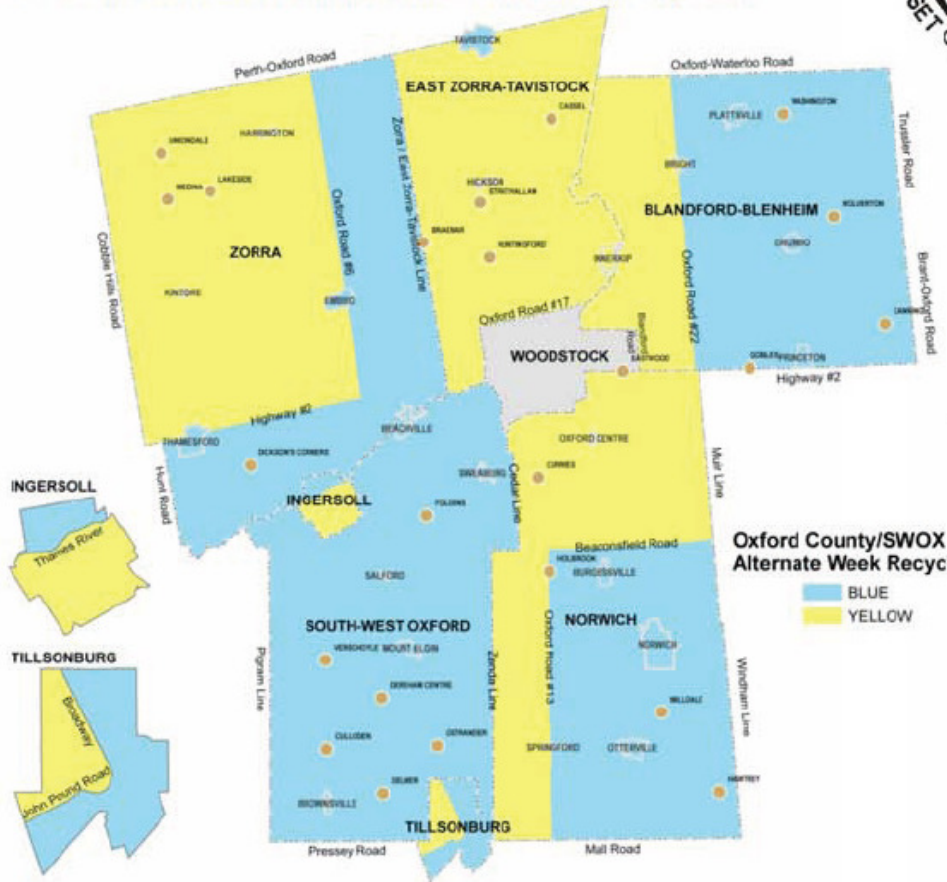

Oxford County and Township of South-West Oxford Recycling Collection Days

Recycling is collected every second week on the same day as your garbage. Check the map to see if your recycling is collected during a BLUE or YELLOW week. Refer to the corresponding colour throughout the calendar.

Ingersoll Large Article Collection Zone Map

For Residents of Ingersoll only.

INGERSOLL

TILLSONBURG

Oxford County/SWOX
Alternate Week Recyc
BLUE
YELLOW