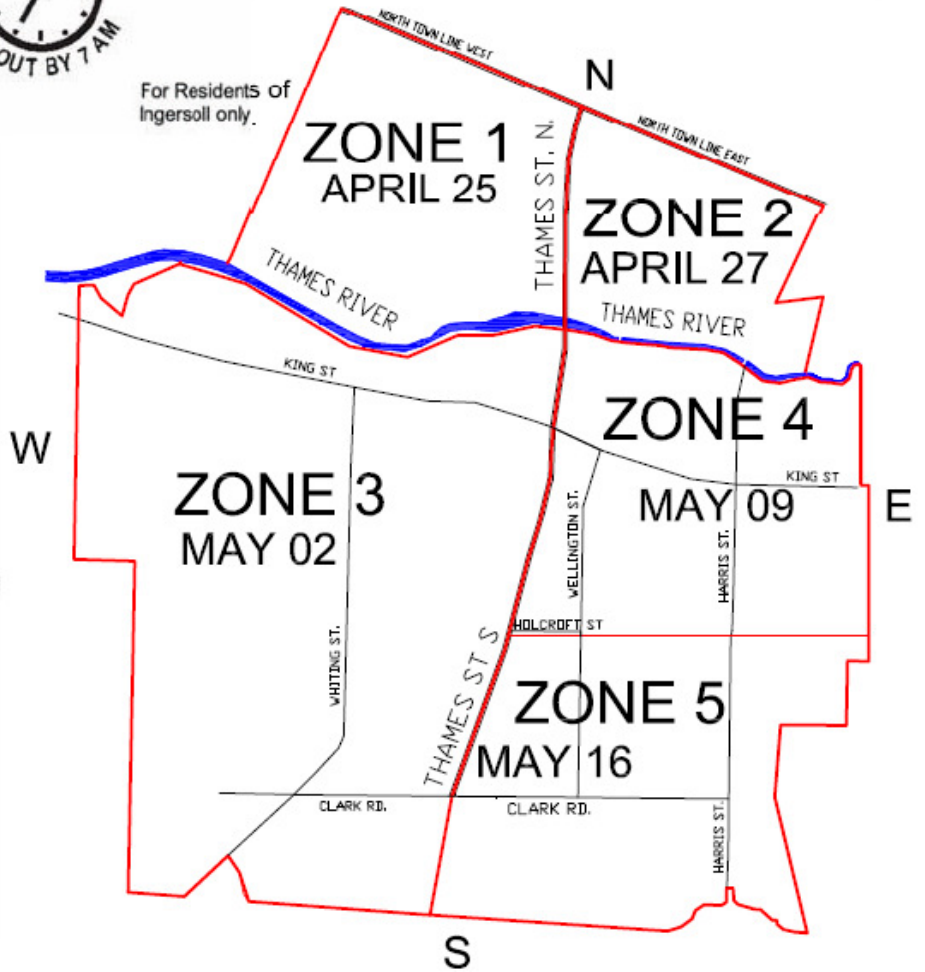

Program Guidelines

- Large articles must be set out at curb by 7:00 a.m. on the Monday of your collection week.
- Items are to be set out in front of your property. Do not place items across the road or in ditches.
- Collection vehicles will only go by once; vehicles will not return for late setouts.
- Only items placed at the curb weighing no more than 45 kg (100 lbs) will be collected.
- Community piles at curbside will not be collected. This will be strictly enforced.
- Large article items do not require a bag tag.
- Unacceptable items will be tagged with an explanation notice and not picked up.
- Property owners are responsible for cleaning up and disposing of unacceptable items.

Oxford County and Township of South-West Oxford Recycling Collection Days

Recycling is collected every second week on the same day as your garbage. Check the map to see if your recycling is collected during a BLUE or YELLOW week. Refer to the corresponding colour throughout the calendar.

Ingersoll Large Article Collection Zone Map

For Residents of Ingersoll only.

INGERSOLL

TILLSONBURG

Oxford County/SWOX
Alternate Week Recyc
BLUE
YELLOW