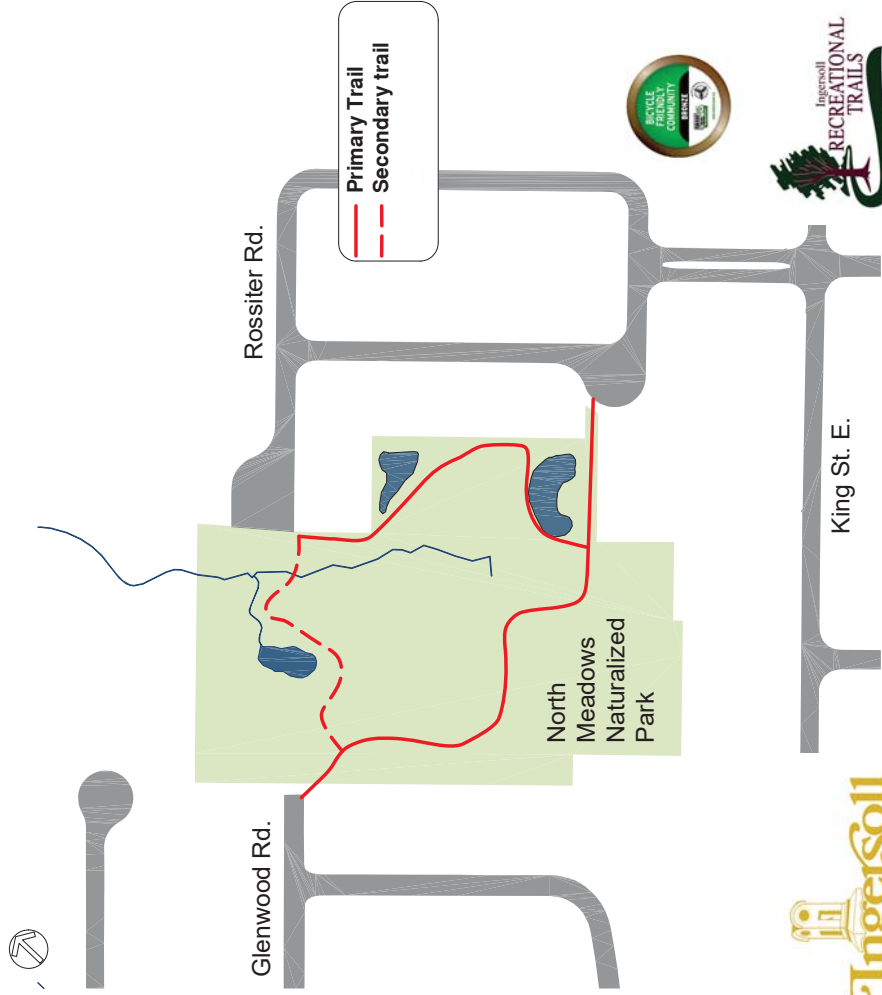

# Thomas Ingersoll Trail

Ingersoll Rotary Club

	Primary Trail
	Secondary trail
	Parking
	Playground
	Washrooms
	Splashpad

For more Trail Information visit [www.ingersoll.ca](http://www.ingersoll.ca)

Festival of Lights Route: 1st Week of December to 1st Week of January

# Lawson Park

Ingersoll Rotary Club

	Primary Trail
	Secondary trail
	Parking
	Mini Putt

For more Trails Information visit [www.ingersoll.ca](http://www.ingersoll.ca)

# North Meadows Naturalized Park

Ingersoll Rotary Club

For more Trail Information visit  
[www.ingersoll.ca](http://www.ingersoll.ca)