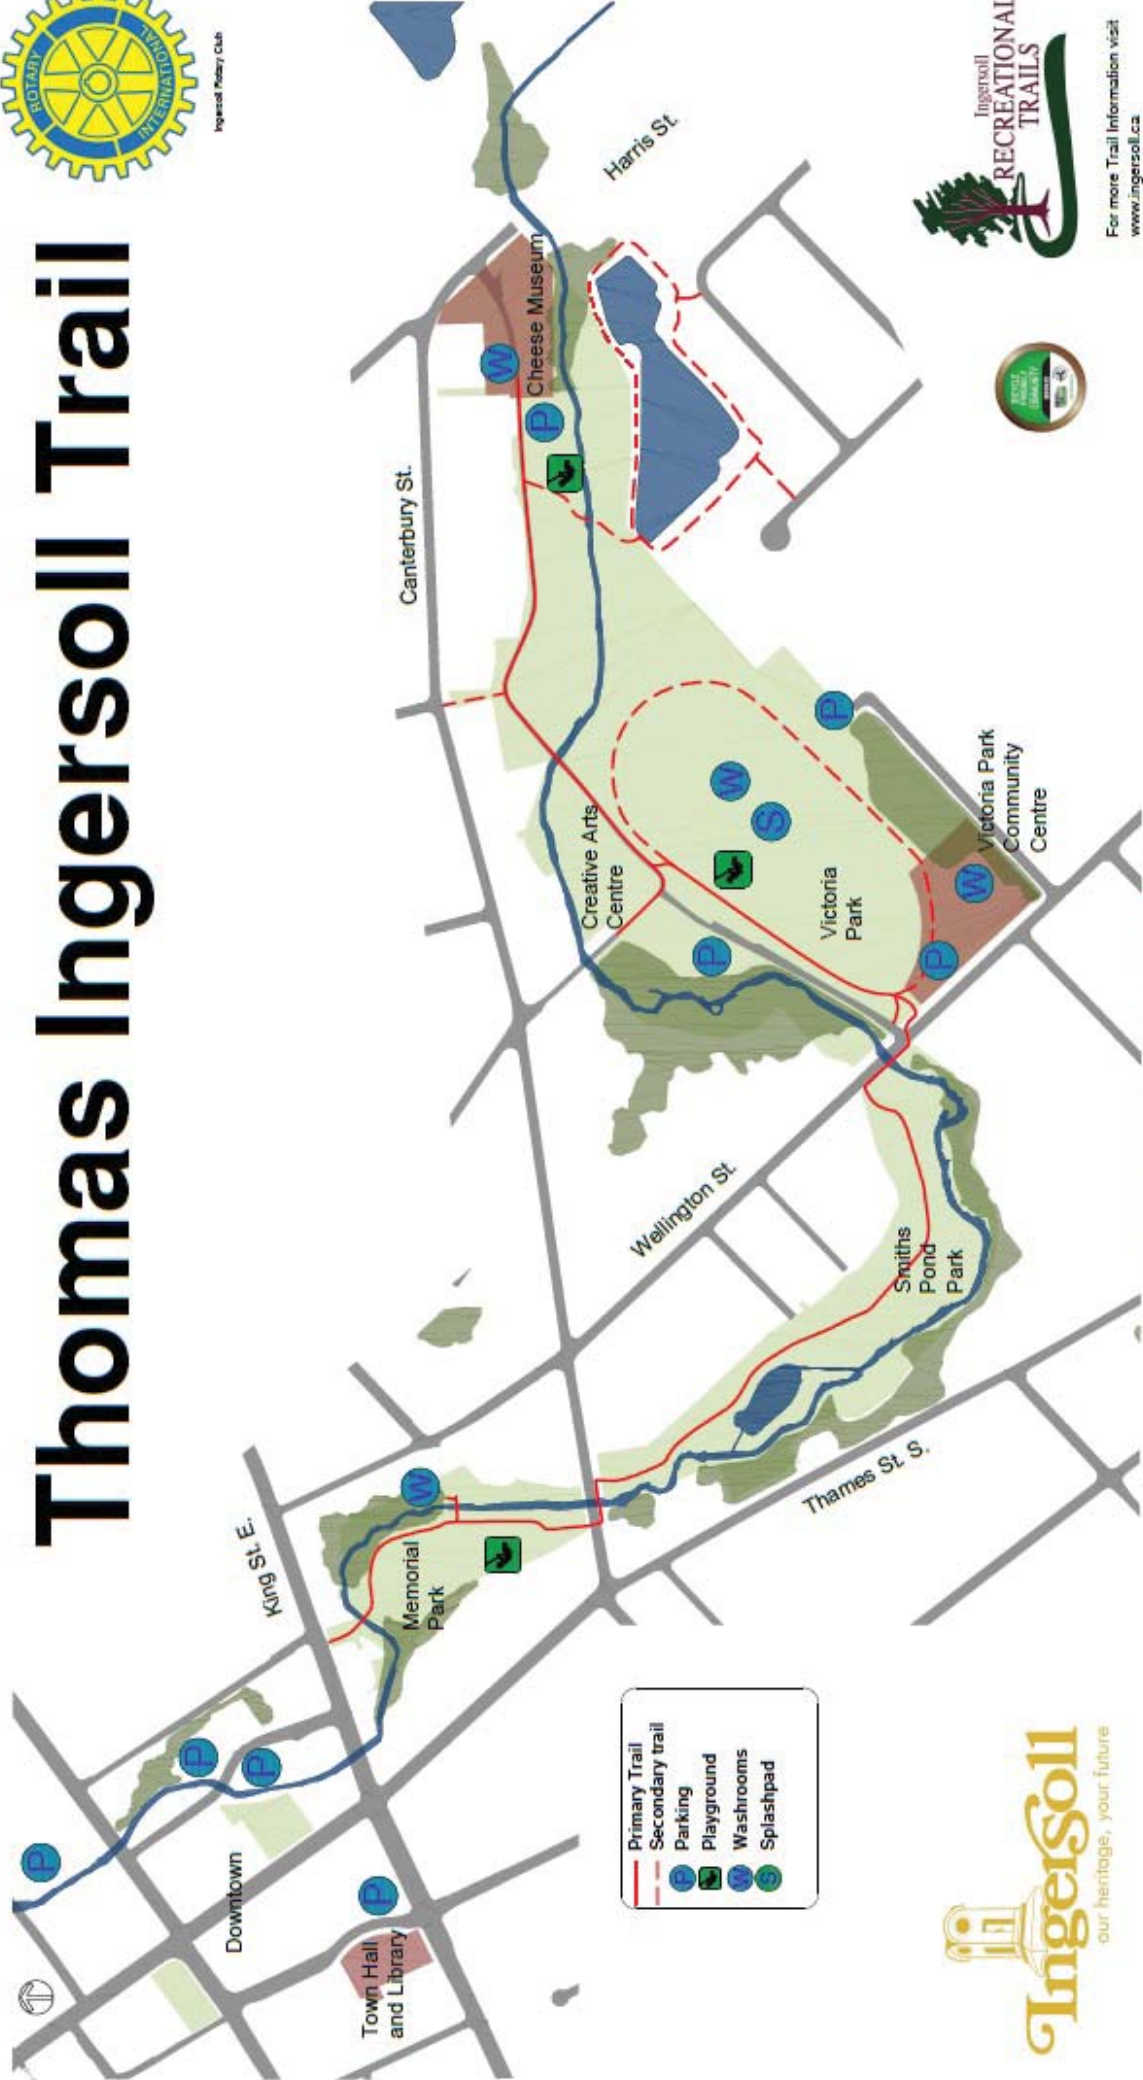

# Thomas Ingersoll Trail

Ingersoll Rotary Club

	Primary Trail
	Secondary trail
	Parking
	Playground
	Washrooms
	Splashpad

For more Trail Information visit [www.ingersoll.ca](http://www.ingersoll.ca)

Festival of Lights Route: 1st Week of December to 1st Week of January

# Lawson Park

Ingersoll Rotary Club

	Primary Trail
	Secondary trail
	Parking
	Mini Putt

For more Trails Information visit [www.ingersoll.ca](http://www.ingersoll.ca)

# North Meadows Naturalized Park

Ingersoll Rotary Club

For more Trail Information visit  
[www.ingersoll.ca](http://www.ingersoll.ca)